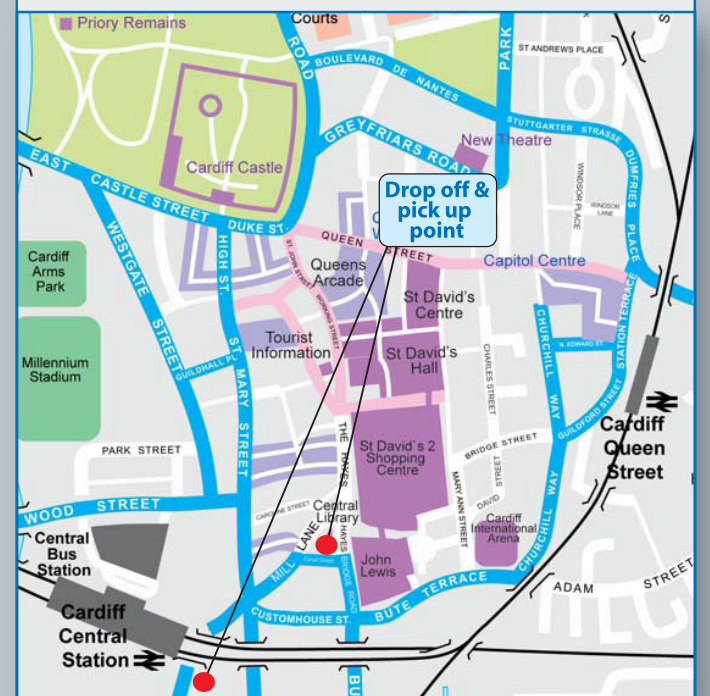

Cardiff West Park & Ride

CF11 8EG **P+**  parcio a theithio

Leckwith
Cardiff City Stadium
£3.00 Per car *all* day
 This includes bus travel

Monday to Friday 7.30am to 6.00pm
except match days last bus 5.30pm
from city centre

No service for special events at Stadium

Where you get dropped off & picked up

10 minutes journey to city centre. Low floor buses for easy access operating every 15 minutes

Directions

From junction 33 of the M4 take the A4232 for the city centre and follow Park and Ride sign.

Operated by Cardiff City Stadium.
 Enquiries tel: 0845 365 1115

Taith o 10 munud i ganol y ddinas
 Bysus llawr isel ar gyfer mynediad hawdd bob 15 munud

Cyfarwyddiadau

O gyffordd 33 o'r M4 cymerwch yr A4232 ar gyfer canol y ddinas a dilynwch yr arwyddion Parcio a Theithio.