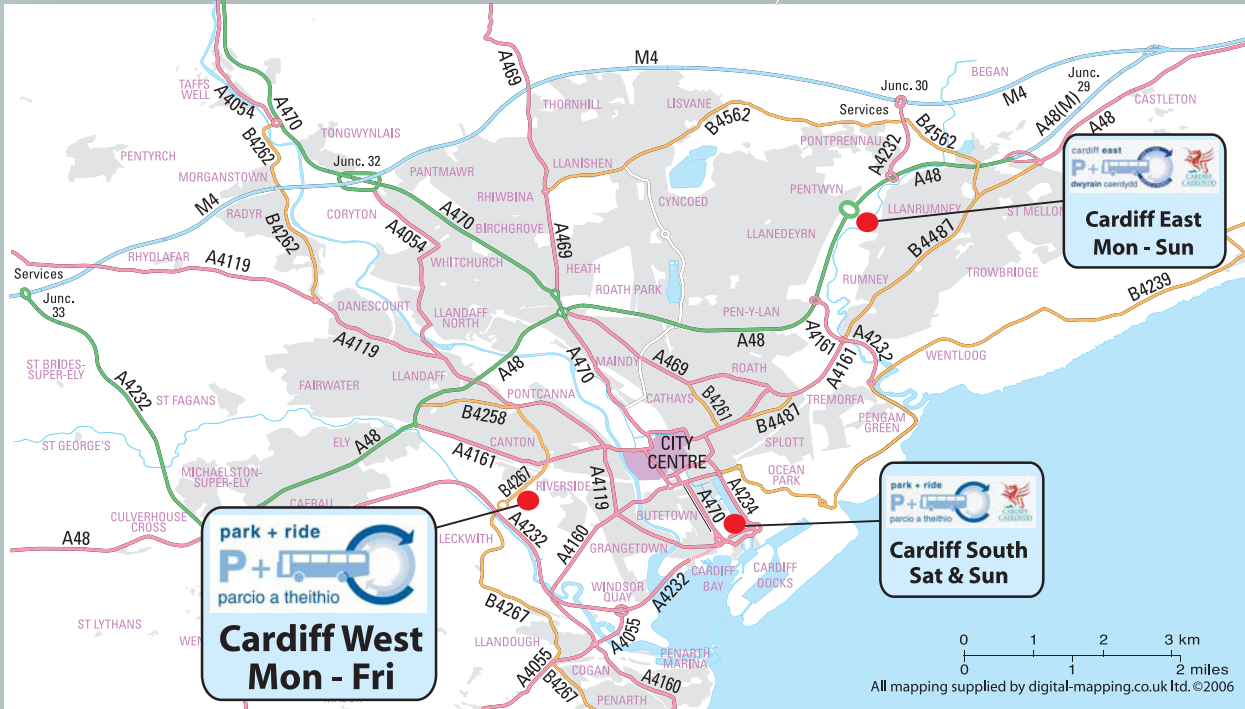

Cardiff West Park & Ride

CF11 8EG **P+**  parcio a theithio

Leckwith
Cardiff City Stadium
£3.00 Per car *all* day
 This includes bus travel

Monday to Friday 7.30am to 6.00pm
except match days last bus 5.30pm
from city centre

No service for special events at Stadium

Where you get dropped off & picked up

10 minutes journey to city centre. Low floor buses for easy access operating every 15 minutes

Directions

From junction 33 of the M4 take the A4232 for the city centre and follow Park and Ride sign.

Operated by Cardiff City Stadium.
 Enquiries tel: 0845 365 1115

Taith o 10 munud i ganol y ddinas
 Bysus llawr isel ar gyfer mynediad hawdd bob 15 munud

Cyfarwyddiadau

O gyffordd 33 o'r M4 cymerwch yr A4232 ar gyfer canol y ddinas a dilynwch yr arwyddion Parcio a Theithio.